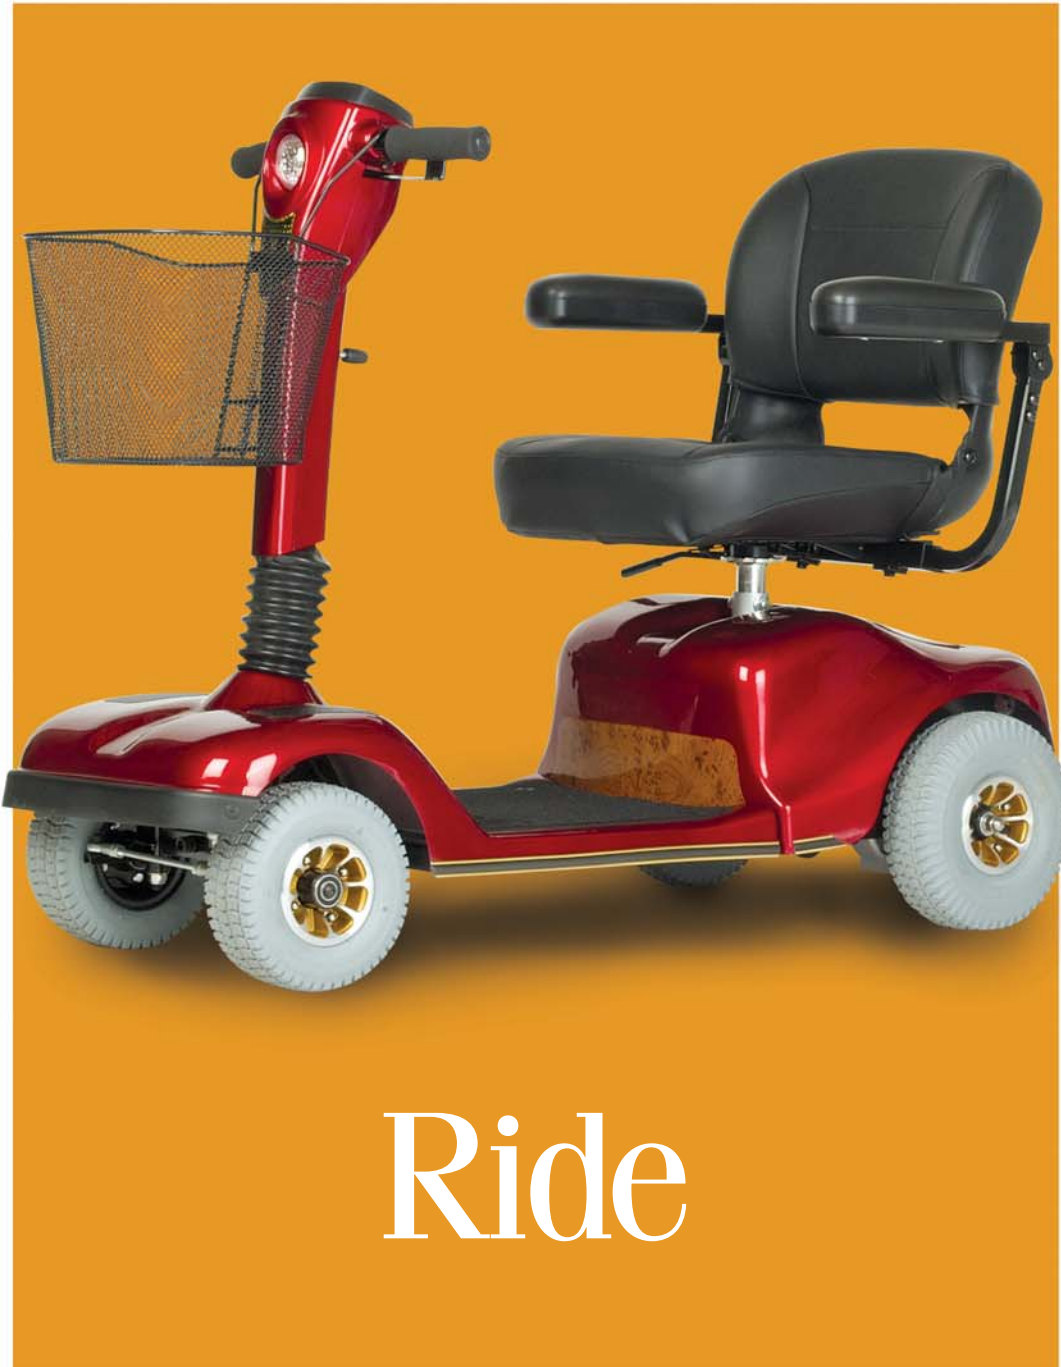

F U L L S I Z E S C O O T E R

Seat Color
Black Vinyl

Body Colors
Vermillion Red
Arctic Blue

Ride

golden COMPANION™ II 4 wheel

Full size, 4 wheel scooter offering excellent leg room and comfortable seating.

Rise. Roll. Rest. Ride.

YOUR LIFE IN MOTION

golden COMPANION™ II

GC-422

F U L L S I Z E S C O O T E R

Companion II 4 wheel Specifications

Model	GC-422
Length:	51"
Width	23"
Tires:	Foam-filled
Front tire:	Mag wheel 9"
Rear Tire:	10"
Weight Capacity:	350 lbs.
Maximum Speed:	5.9 MPH
Ground Clearance:	4"
Operating Range:	up to 19 Miles*
Turning Radius:	54"
Batteries (2):	Type U-1
Total weight	with batteries 179 lbs.
Freewheel mode:	Yes
Electronic speed control:	Yes
Brakes:	Dynamic/Electro-mechanical
Charger:	Onboard 3.0 amp
Rear wheel drive:	Sealed transaxle, motor 24 Volt
Controller:	70 amp
Warranty – Frame:	Limited Lifetime
Warranty – Motor/Electronics:**	1 Year
Warranty – Drive Train	2 Years

Patented infinite adjustable tiller

On-board self-diagnostics system

Features

- Disassembles for transportation
- Bright, Metallic Colors

Easy to operate

Independent front suspension

Disassembles easily!

* The operational mileage will be less if scooter is equipped with foam filled tires. Battery range will vary based on rider weight and terrain.